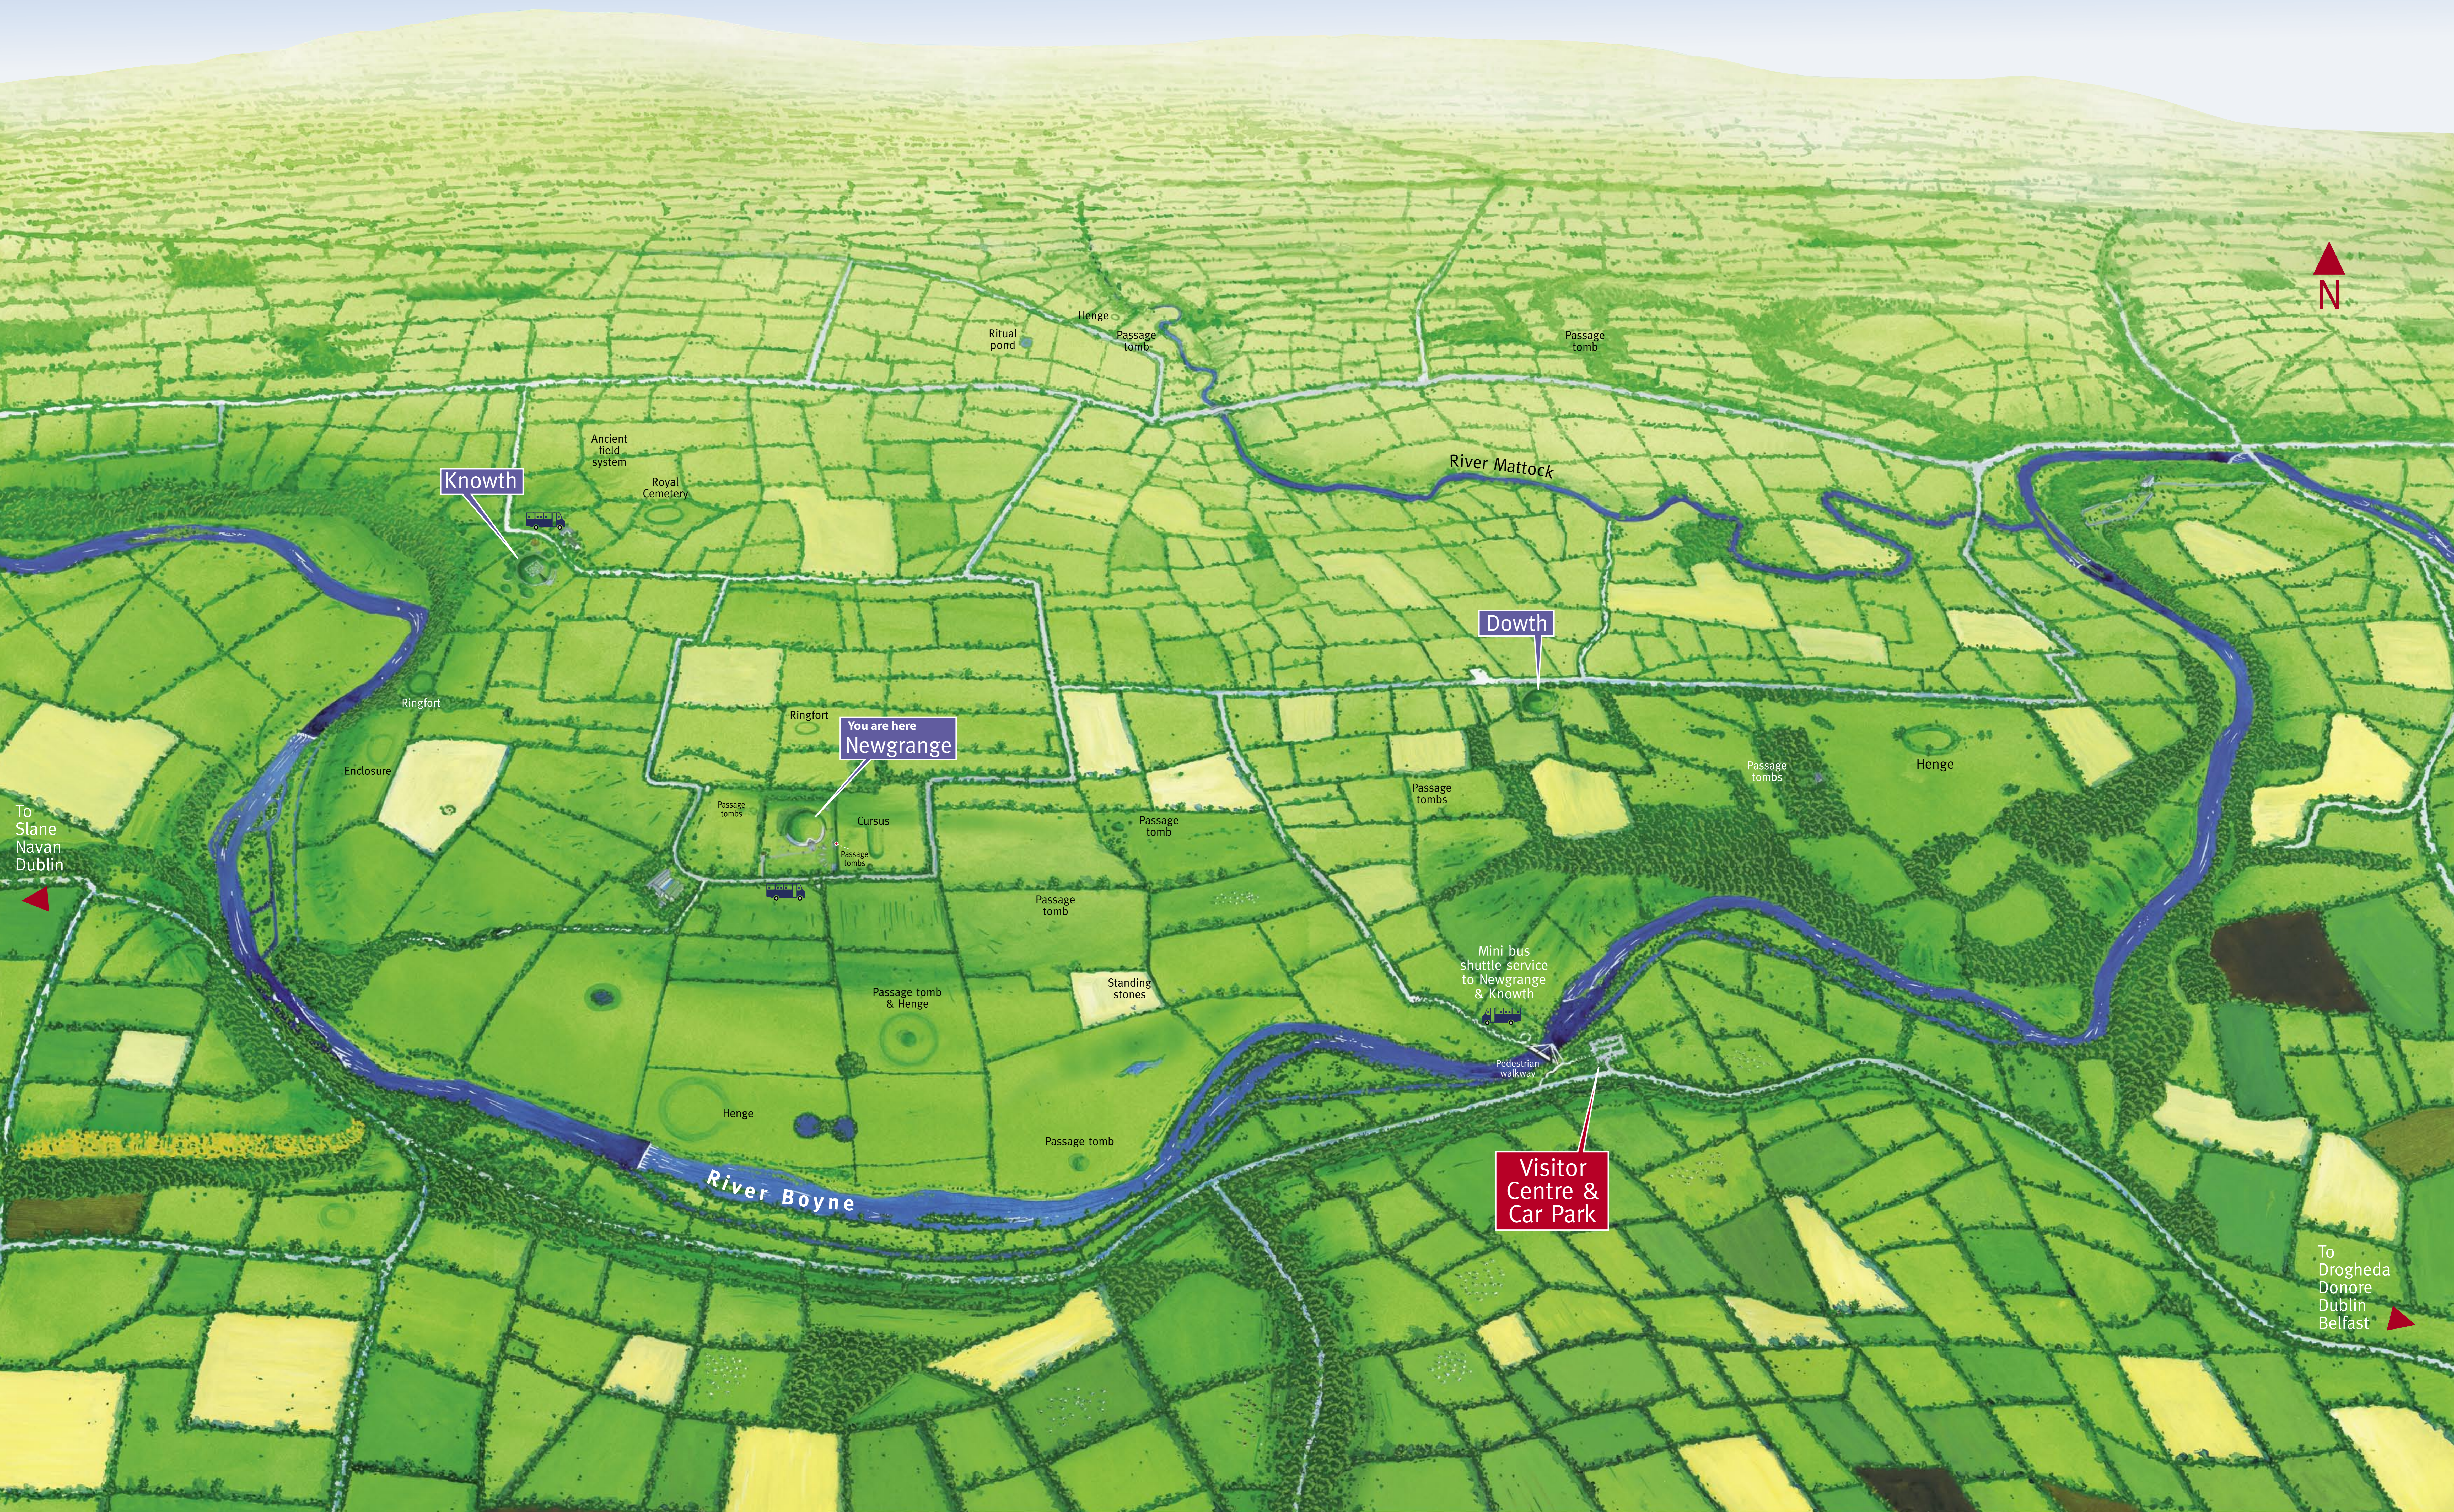

Brú na Bóinne

Knowth

Ancient field system
Royal Cemetery

You are here
Newgrange

Douth

River Mattock

River Boyne

Visitor Centre & Car Park

N

To Slane
Navan
Dublin

To Drogheda
Donore
Dublin
Belfast